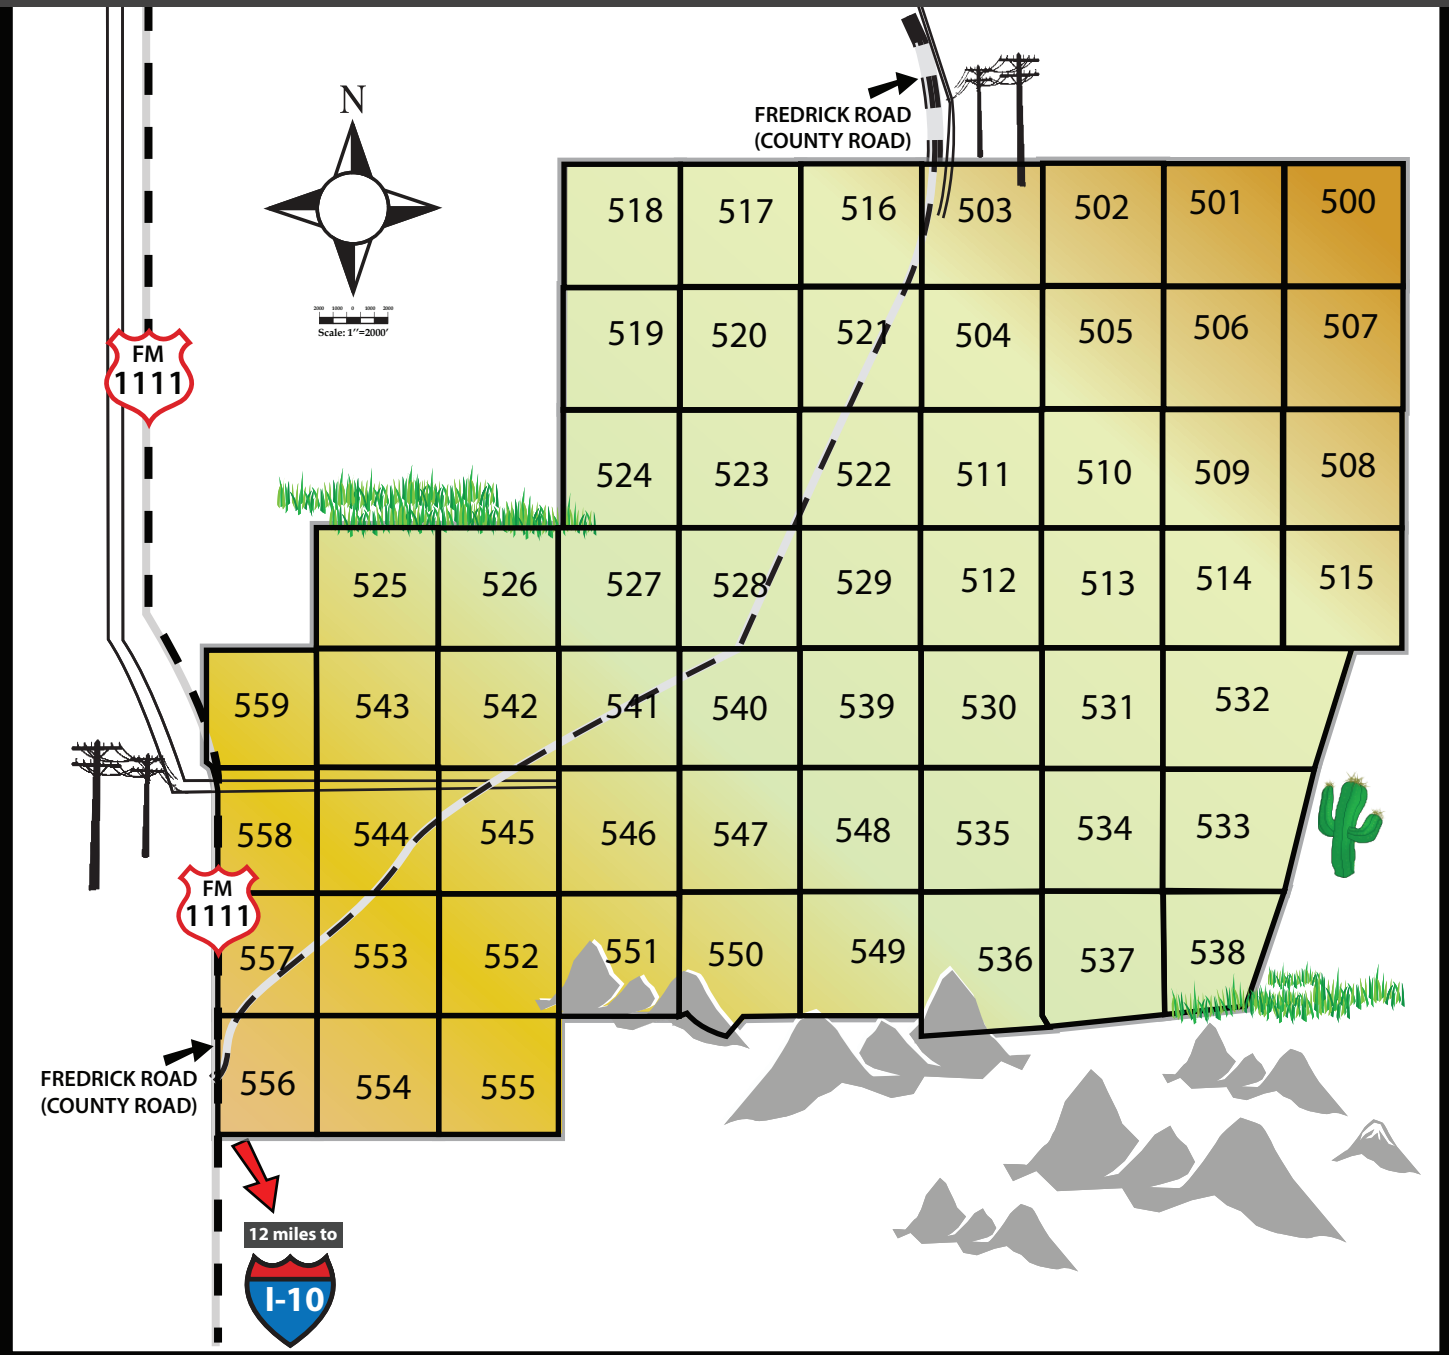

SUNSET RANCHES

BLUE QUAIL RANCH 2

MAP LEGEND

- Freeway or Highway
- Road
- Grassy Areas
- Mountains
- Electric and telephone lines