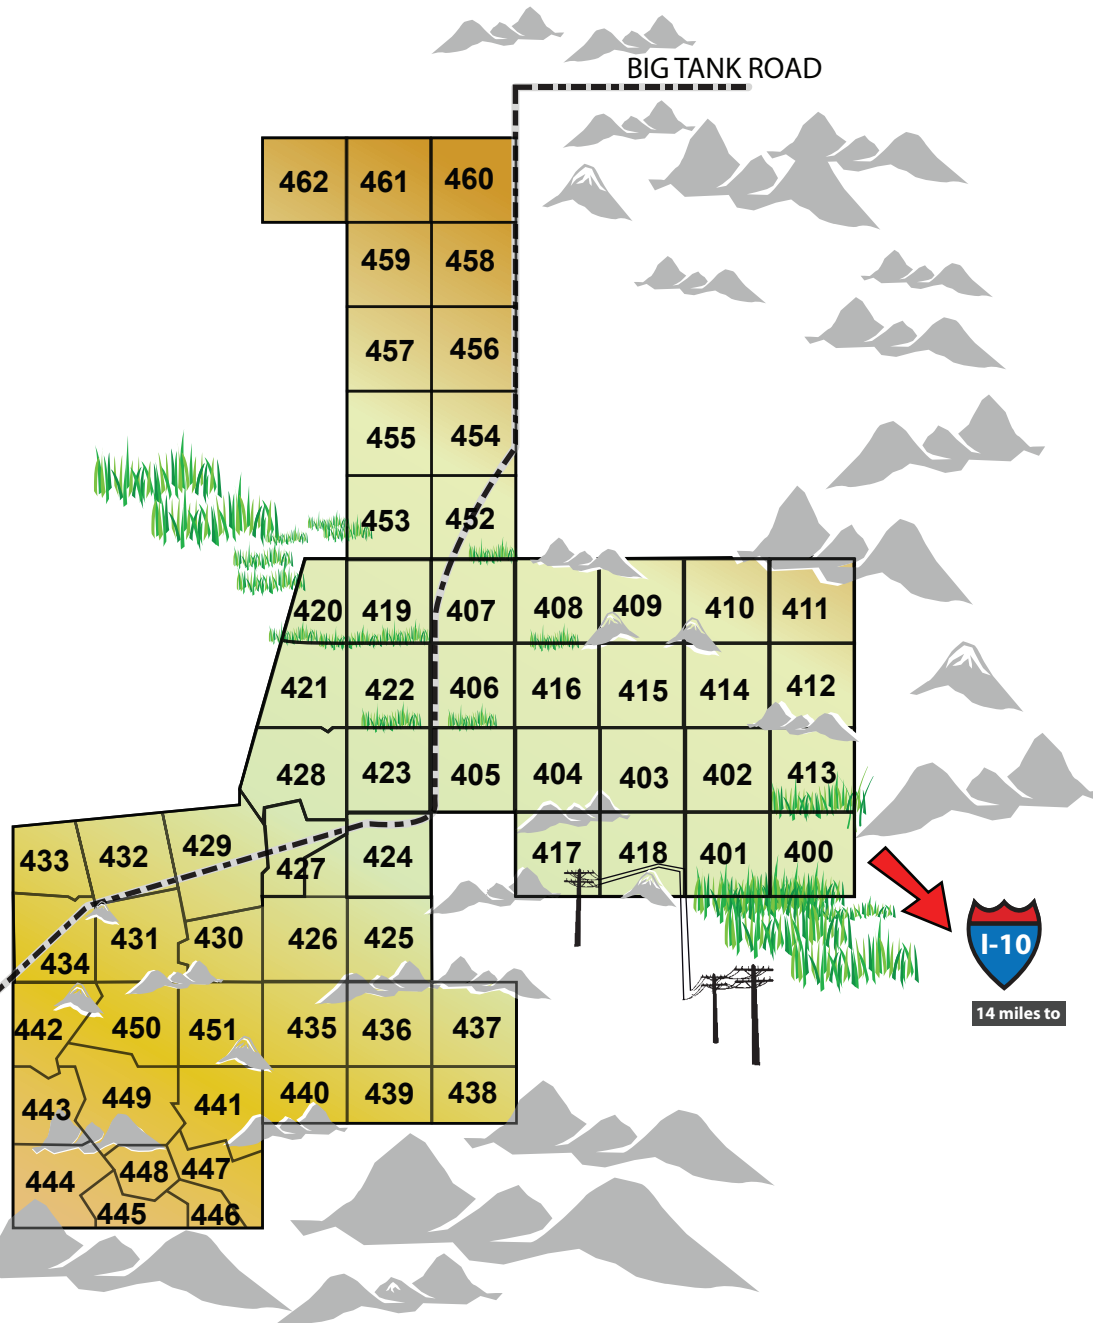

SUNSET RANCHES

BLUE QUAIL RANCH 1

BQ1

MAP LEGEND

-  Freeway or Highway
-  Road
-  Grassy Areas
-  Mountains
-  Electric and telephone lines